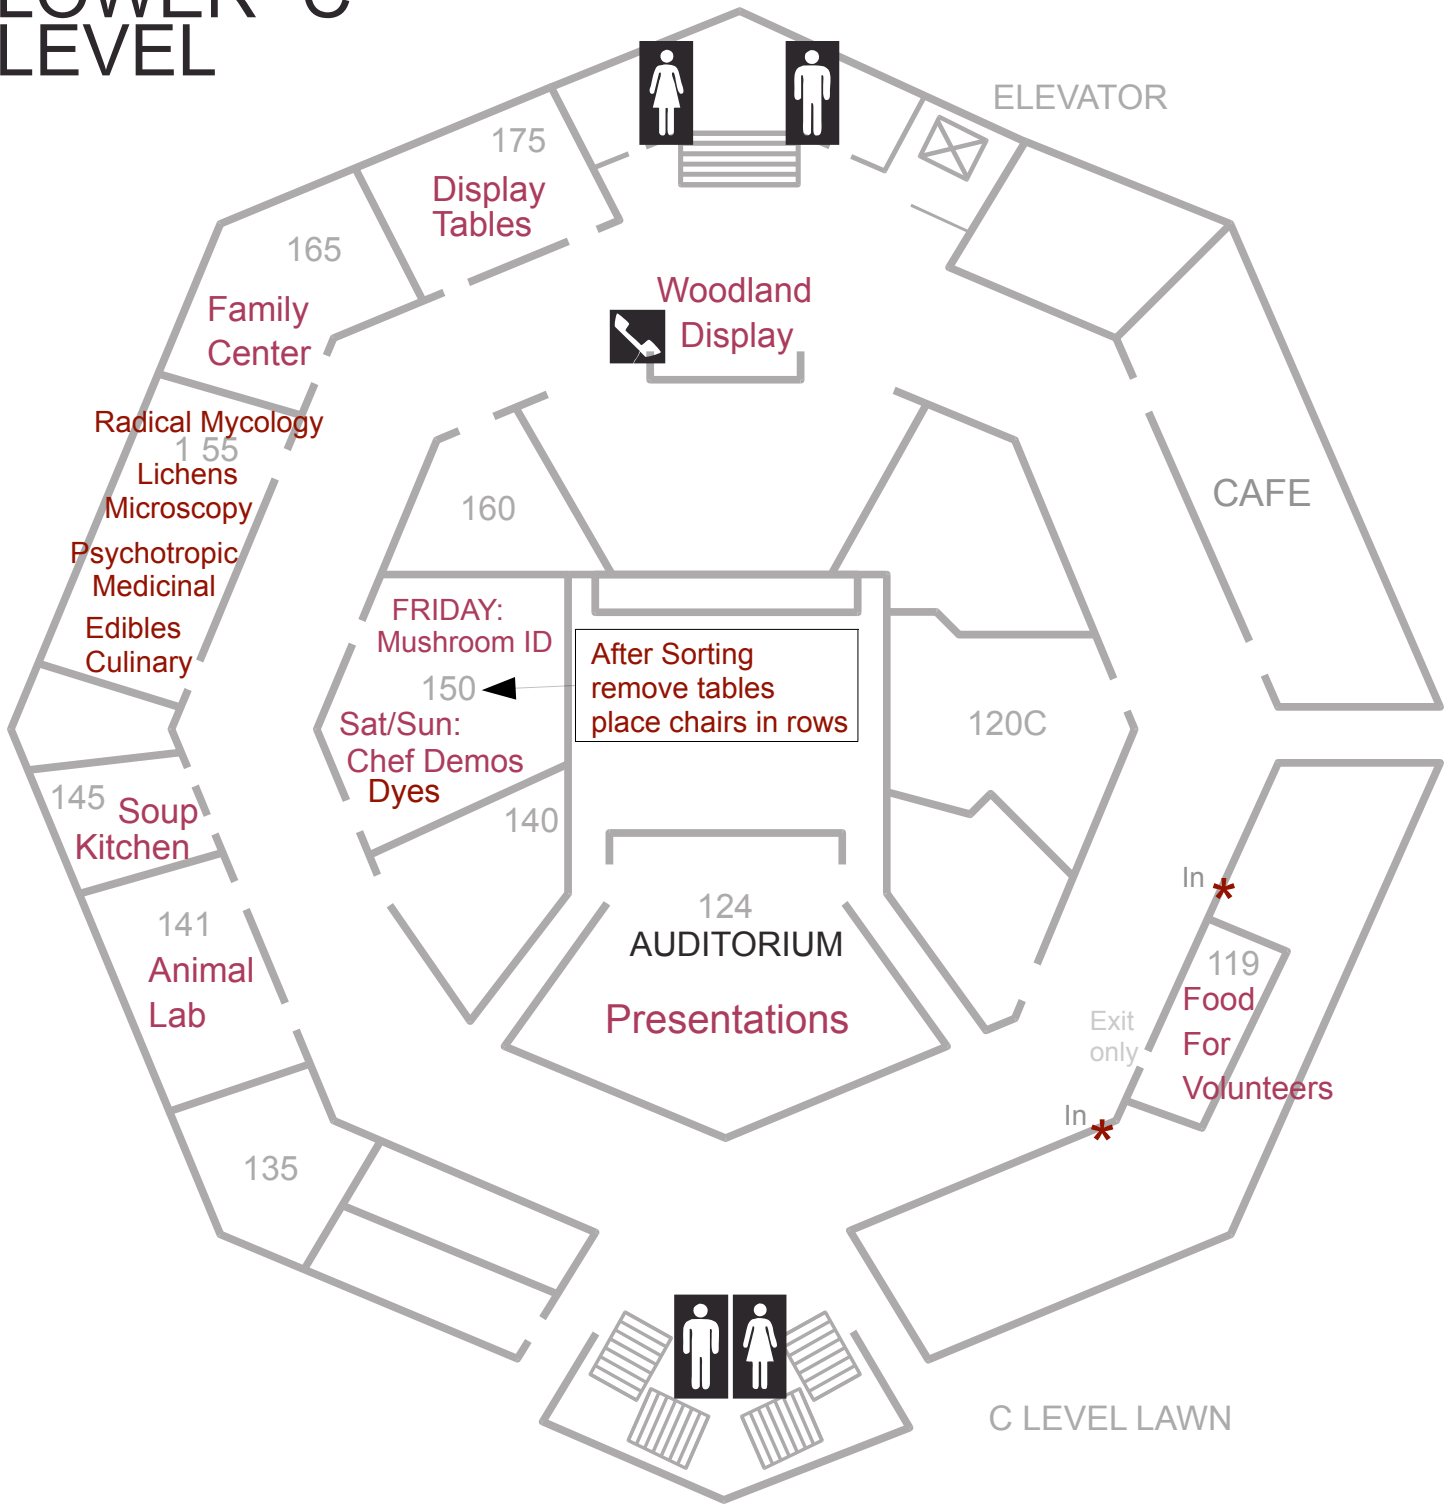

LOWER "C" LEVEL

BECOME A MEMBER!

Join TODAY and we'll credit the cost of your admission towards an LHS membership!
(Please present today's receipt when you purchase your membership).

WANT TO VOLUNTEER AT LHS?

Contact the Docent Oce at (510) 642-5471 or email docents@berkeley.edu

Lawrence Hall of Science is open 7 days a week, 10:00 AM - 5:00 PM. Admission: \$11.00, \$9.00, \$6.00

Contact us about group rates at (510) 642-5134.

Printed on 30% post-consumer recycled paper.